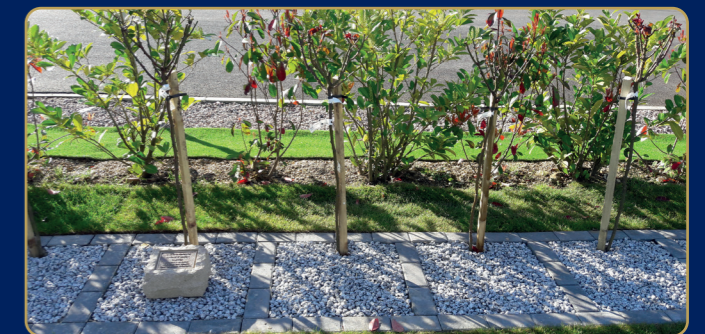

MEMORIAL ROSE BED PLAQUES

Engraved cast bronze memorial plaques positioned on red granite posts that surround a bed of standard red roses. If applicable ashes can be strewn within the rose bed.

BIRD BOX

ENGRAVED OAK BENCH

Handmade 4ft memorial bench engraved with the inscription of your choice. If desired both sides of the bench can be engraved.

CREMATION TABLETS

Polished granite desk style memorial tablets available in a choice of colours with integral vase for the placing of flowers. These are positioned in dedicated linked gardens with up to two sets of ashes being interred below.

GRANITE MUSHROOM PLAQUES

Engraved granite memorial discs that are placed on the selected granite mushroom for a set lease period.

WOODLAND CREMATION STONES

There is a choice of memorial boulders that can be positioned in a dedicated area within the woodland. These feature an engraved cast bronze plaque with ashes being interred within the plot.

REMEMBRANCE ROSES

Standard roses within dedicated linked gardens. These include a choice of memorial boulders that feature engraved cast bronze plaques. Each garden can accommodate up to two sets of ashes.